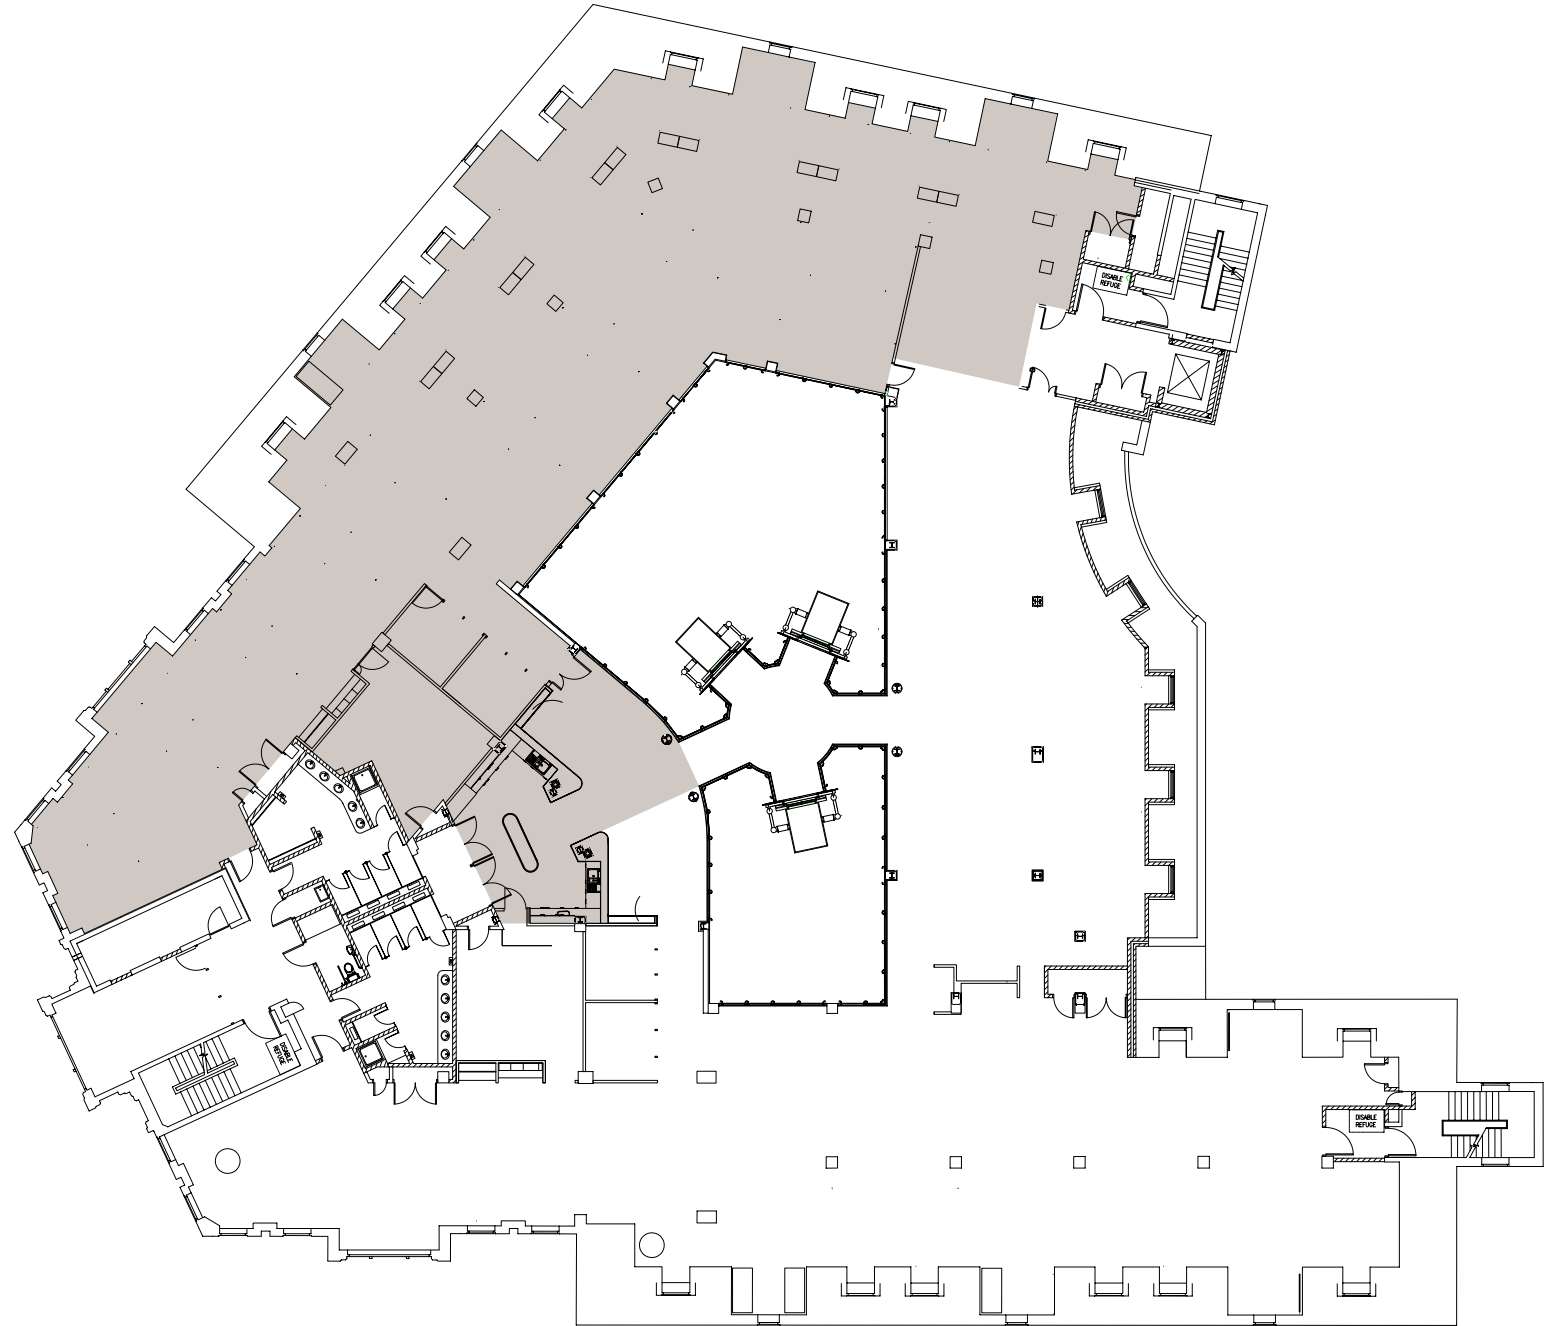

K^O

kings
orchard

One Queen Street • Bristol

Fourth Floor -
Suite B
Grade A

7,070 sq ft (656.8 sq m)